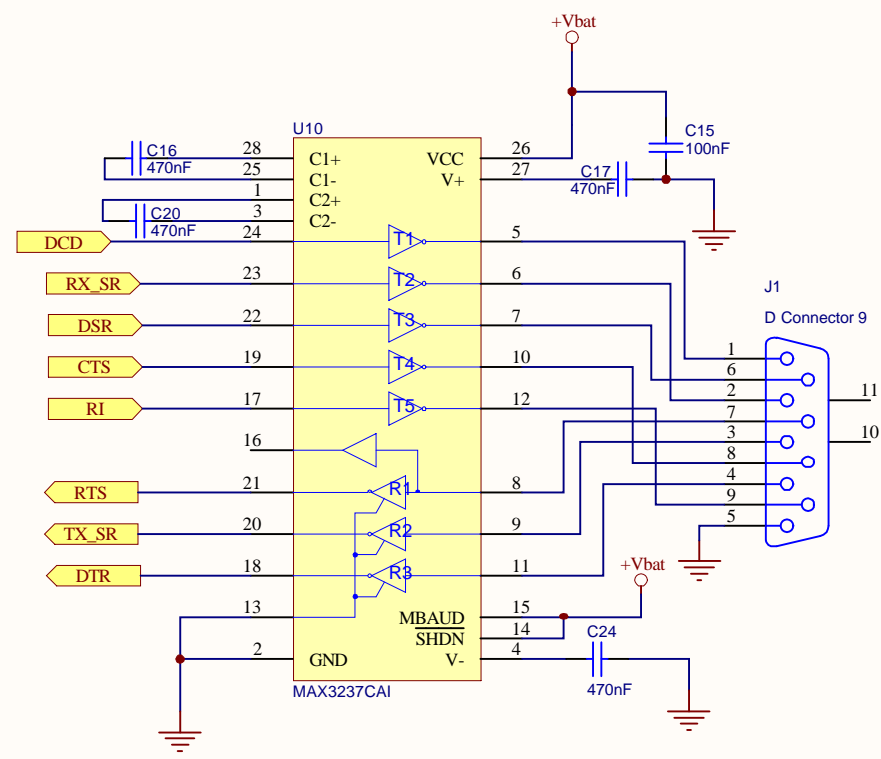

Title		
SXPY Rel 1.1		
Size	Number	Revision
B		
Date:	05/01/2007	Sheet of
File:	D:\Progetti\...\SxPy01.SchDoc	Drawn By:

Page 2  
SxPy02.SchDoc

Title		
SXPY Rel 1.1		
Size	Number	Revision
B		
Date:	05/01/2007	Sheet of
File:	D:\Progetti\...\SxPy02.SchDoc	Drawn By: