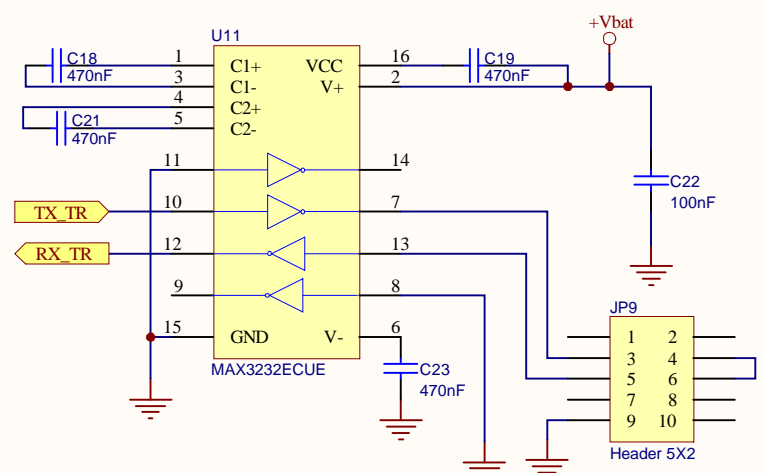

Title		
SXPY Rel 1.1		
Size	Number	Revision
B		
Date:	05/01/2007	Sheet of
File:	D:\Progetti\...\SxPy01.SchDoc	Drawn By:

Page 2  
SxPy02.SchDoc

Title		
SXPY Rel 1.1		
Size	Number	Revision
B		
Date:	05/01/2007	Sheet of
File:	D:\Progetti\...\SxPy02.SchDoc	Drawn By: