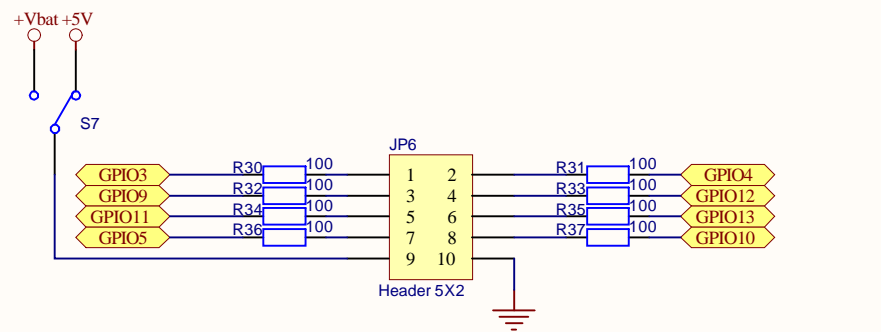

Title		
SXPY Rel 1.1		
Size	Number	Revision
B		
Date:	05/01/2007	Sheet of
File:	D:\Progetti\...\SxPy01.SchDoc	Drawn By:

Page 2  
SxPy02.SchDoc

Title		
SXPY Rel 1.1		
Size	Number	Revision
B		
Date:	05/01/2007	Sheet of
File:	D:\Progetti\...\SxPy02.SchDoc	Drawn By: