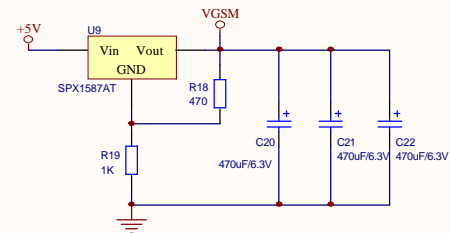

POWER SECTION

XBEE SUPPLY

MODEM SUPPLY

EXPANDER 1

FLEX BUS

EXPANDER 2

AUDIO INTERFACE

VGA CAM

EXPANDERS

MICRO MMC

CPU

PERIPHERAL CONFIG

	(OPTIONAL)	
	(OPTIONAL)	
	(OPTIONAL)	