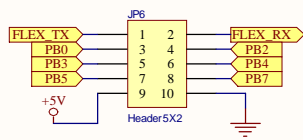

POWER SECTION

XBEE SUPPLY

MODEM SUPPLY

EXPANDER 1

FLEX BUS

EXPANDER 2

AUDIO INTERFACE

VGA CAM

EXPANDERS

MICRO MMC

CPU

PERIPHERAL CONFIG

	(OPTIONAL)	
	(OPTIONAL)	
	(OPTIONAL)	