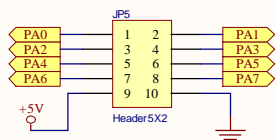

POWER SECTION

XBEE SUPPLY

MODEM SUPPLY

EXPANDER 1

FLEX BUS

EXPANDER 2

AUDIO INTERFACE

VGA CAM

EXPANDERS

MICRO MMC

CPU

PERIPHERAL CONFIG

	(OPTIONAL)	
	(OPTIONAL)	
	(OPTIONAL)	