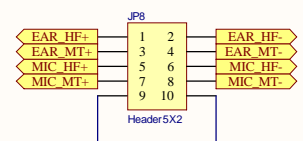

POWER SECTION

XBEE SUPPLY

MODEM SUPPLY

EXPANDER 1

FLEX BUS

EXPANDER 2

AUDIO INTERFACE

VGA CAM

EXPANDERS

MICRO MMC

CPU

PERIPHERAL CONFIG

	(OPTIONAL)	
	(OPTIONAL)	
	(OPTIONAL)	