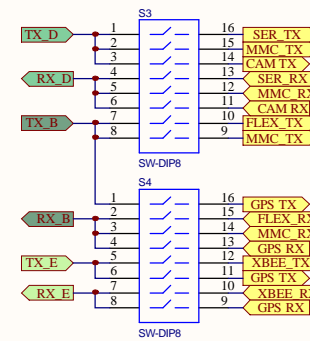

POWER SECTION

XBEE SUPPLY

MODEM SUPPLY

EXPANDER 1

FLEX BUS

EXPANDER 2

AUDIO INTERFACE

VGA CAM

EXPANDERS

MICRO MMC

CPU

PERIPHERAL CONFIG

	(OPTIONAL)	
	(OPTIONAL)	
	(OPTIONAL)	