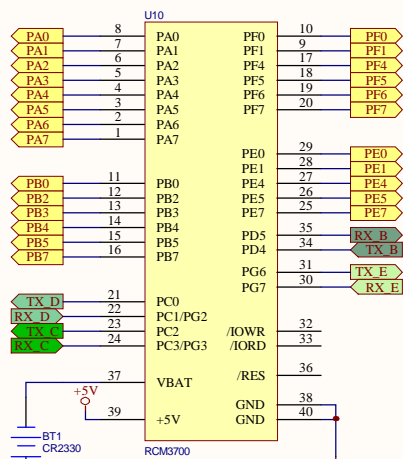

POWER SECTION

XBEE SUPPLY

MODEM SUPPLY

EXPANDER 1

FLEX BUS

EXPANDER 2

AUDIO INTERFACE

VGA CAM

EXPANDERS

MICRO MMC

CPU

PERIPHERAL CONFIG

	(OPTIONAL)	
	(OPTIONAL)	
	(OPTIONAL)	